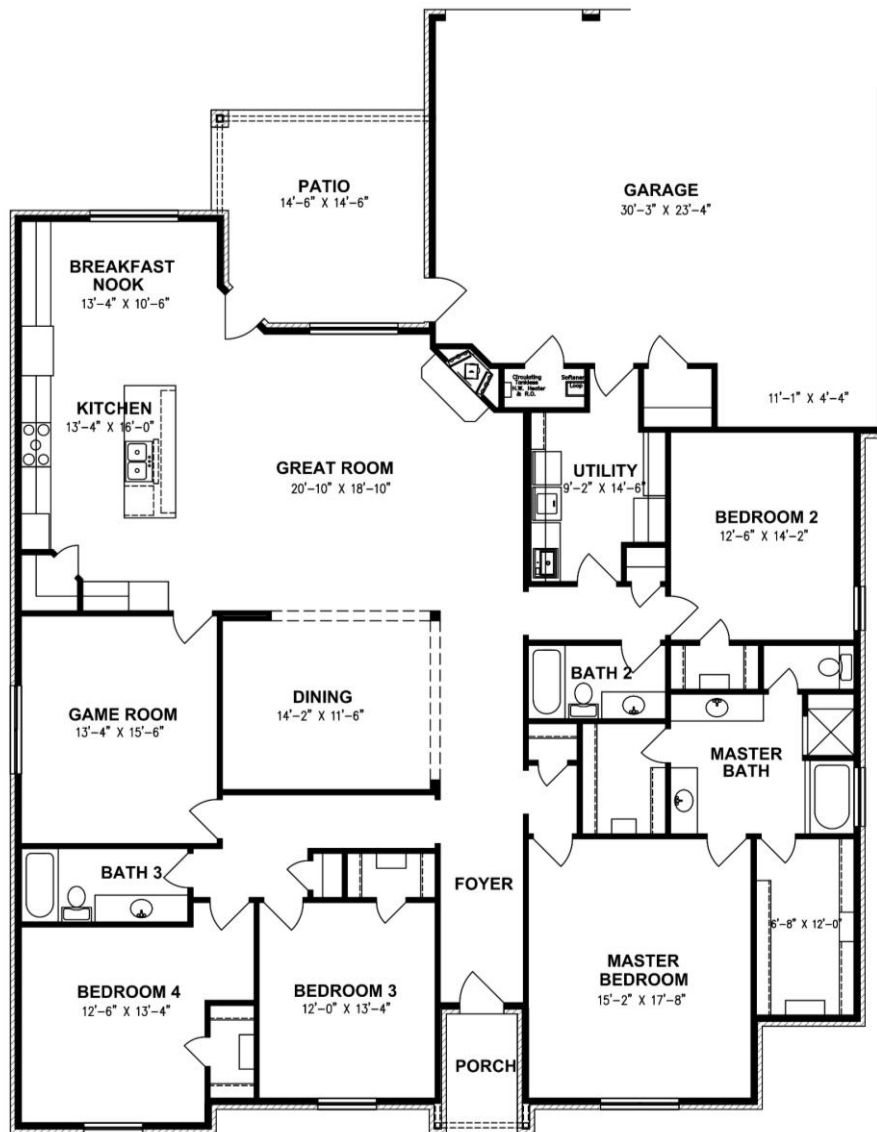

Mark Payne
SMART DESIGN • BUILT FOR LIFE
Homes

4505 Bosque Dr.
3,023 SQ. FT.
The Stafford Modified
Estimated Price: \$596,500